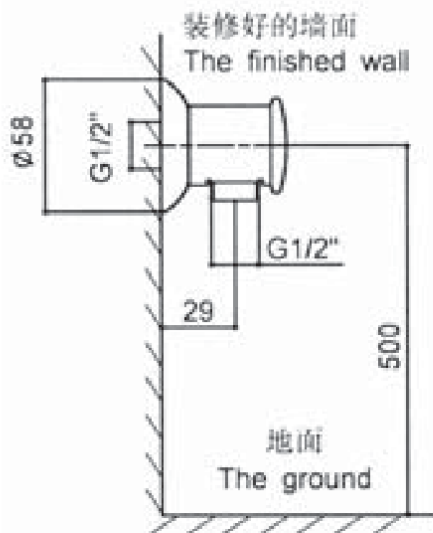

Product Specification:

Model	Finish
Square Wall-Mount Connector	
K-11627T	CP AF BN SN RGD
Round Wall-Mount Connector	
K-16381T	CP AF SN BN BV BGD PGD RGD

Product Dimension:

K-11627T

K-16381T

Please note that the above information are subject to change without notice.