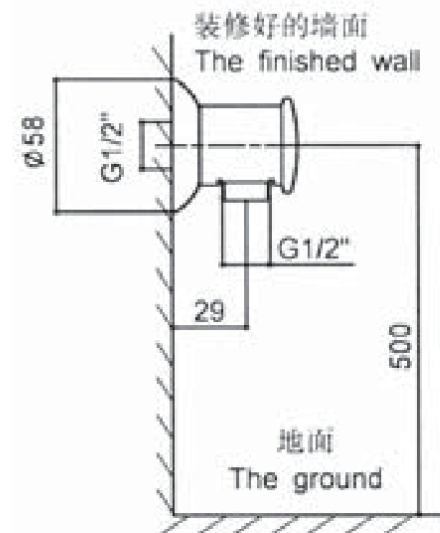

Product Specification:

Model	Finish
Square Wall-Mount Connector	
K-11627T	CP AF BN SN RGD
Round Wall-Mount Connector	
K-16381T	CP AF SN BN BV BGD PGD RGD

Product Dimension:

K-11627T

K-16381T

Please note that the above information are subject to change without notice.